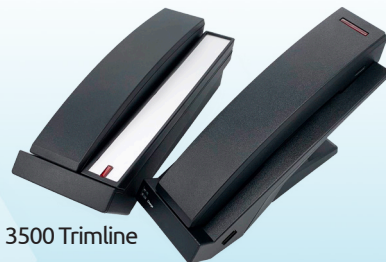

3500 Trimline

9700 PACKAGE CONTENTS

- 9700 Series base
- Handset
- RJ45 line cord
- RJ14 line cord, 12 ft/3.66 m (Analog)
- AC Adapter (Analog only)
- Faceplates for handset & base
- Overlays for handset & base

9700 Handset Kit